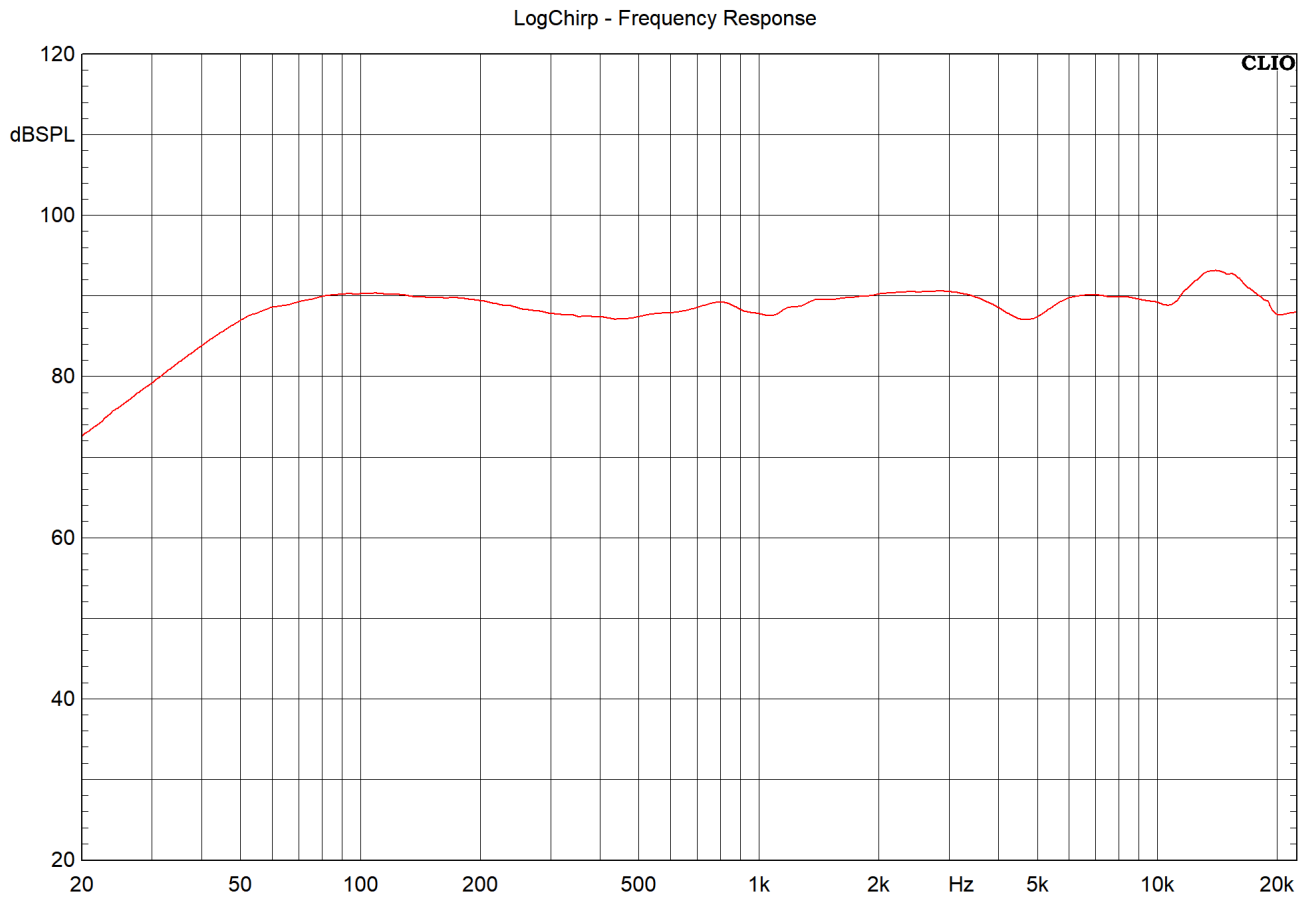

Datasheet

Install Speaker 7 Passive

Part No: 100497

About the product

The Install Speaker 7 Passive impresses with its even and wide sound radiation pattern, which means no matter where you are in the room, the sound is everywhere, exceptionally balanced and clear. It's been designed specifically for use with the Loxone Audioserver and is, therefore, the perfect addition to a Loxone system.

- Coaxial system ensures an extremely even and wide sound radiation pattern
 - Single-frame construction ensures a very compact design with minimal acoustically disturbing edges and depressions
 - Frequency range: 50Hz ... 28kHz
 - Suitable for indoor & protected outdoor use
 - Nominal impedance: 8 Ohm
 - Rated power: 40W
 - Maximum power: 80W
 - Product dimensions: 232.2 x 95.1mm
 - Cut out size: 203mm
 - Installation depth: 93mm
 - Works with these back boxes: Loxone Speaker Back Box & Loxone Speaker Back Box For Acoustic Ceilings
 - Protection class:
-
- Humidity: max. 95% r.H. (non-condensing)

Technical data

Type	2-Way
Rated power	40W
Maximum power	80W
Frequency range	50Hz...28kHz
Crossover frequency	2,1kHz
Nominal impedance	8 Ohm
Sensitivity	88dB
Ambient temperature	-30...70°C /-22...158°F
Humidity	max. 95% r.H. (non condensing)
Tweeter Ø	28mm / 1,1"
Tweeter type	Dome tweeter
Tweeter dome material	Silk
Woofer Ø	178 mm / 7"
Woofer cone material	Carbon filled Polypropylene
Safety rating	 

Frequency response

Connection diagram

Weight & dimensions

Product dimensions	232.2mm x 95.1mm / 9.14" x 3.74"
Cut out size	203mm / 8"
Installation depth	93mm / 3.66"
Max. panel thickness	36mm / 1.41"
Color front grille	RAL 9003 (signal white)
Weight	1.98kg
Drawing	<p>The drawing shows a side view of the device with dimensions: 232.2mm width, 95.1mm height, and 93mm depth.</p>