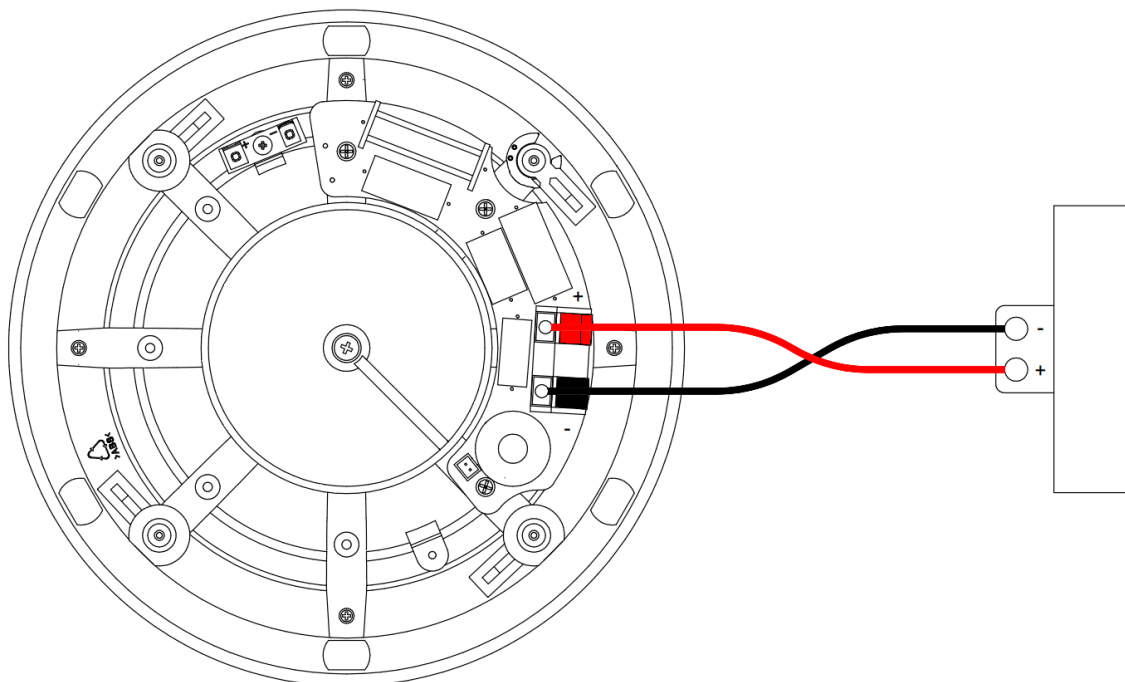

Datasheet

Install Speaker 7 Passive

Part No: 100497

About the product

The Install Speaker 7 Passive impresses with its even and wide sound radiation pattern, which means no matter where you are in the room, the sound is everywhere, exceptionally balanced and clear. It's been designed specifically for use with the Loxone Audioserver and is, therefore, the perfect addition to a Loxone system.

- Coaxial system ensures an extremely even and wide sound radiation pattern
 - Single-frame construction ensures a very compact design with minimal acoustically disturbing edges and depressions
 - Frequency range: 50Hz ... 28kHz
 - Suitable for indoor & protected outdoor use
 - Nominal impedance: 8 Ohm
 - Rated power: 40W
 - Maximum power: 80W
 - Product dimensions: 232.2 x 95.1mm
 - Cut out size: 203mm
 - Installation depth: 93mm
 - Works with these back boxes: Loxone Speaker Back Box & Loxone Speaker Back Box For Acoustic Ceilings
 - Protection class:
-
- Humidity: max. 95% r.H. (non-condensing)

Technical data

Type	2-Way
Rated power	40W
Maximum power	80W
Frequency range	50Hz...28kHz
Crossover frequency	2,1kHz
Nominal impedance	8 Ohm
Sensitivity	88dB
Ambient temperature	-30...70°C /-22...158°F
Humidity	max. 95% r.H. (non condensing)
Tweeter Ø	28mm / 1,1"
Tweeter type	Dome tweeter
Tweeter dome material	Silk
Woofer Ø	178 mm / 7"
Woofer cone material	Carbon filled Polypropylene
Safety rating	 

Frequency response

Connection diagram

Weight & dimensions

Product dimensions	232.2mm x 95.1mm / 9.14" x 3.74"
Cut out size	203mm / 8"
Installation depth	93mm / 3.66"
Max. panel thickness	36mm / 1.41"
Color front grille	RAL 9003 (signal white)
Weight	1.98kg
Drawing	<p>The drawing shows a side view of the device with dimensions: 232.2mm width, 95.1mm height, and 93mm depth.</p>